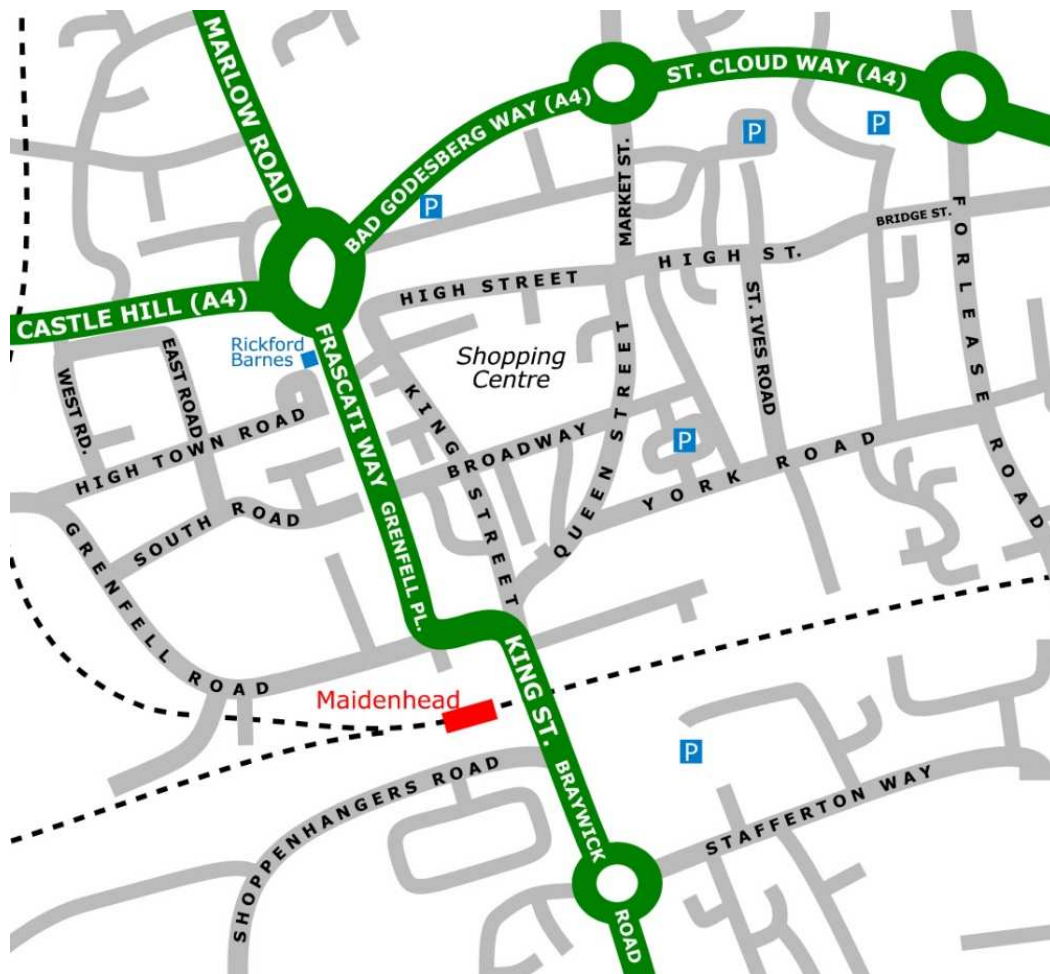

# Rickford Barnes

Independent eyecare specialists

3 Frascati Way  
**Maidenhead**  
Berkshire SL6 4UX

Tel. (01628) 622988

Our practice is located on the fringes of the town centre, just outside the Frascati Way 'bypass'.

The nearest train station is Maidenhead, 5-10 mins walk from the practice.

[www.rickfordbarnes.co.uk](http://www.rickfordbarnes.co.uk)

Rickford Barnes is a Norman Prince & Partners practice.

[www.nprinceopticians.co.uk](http://www.nprinceopticians.co.uk)